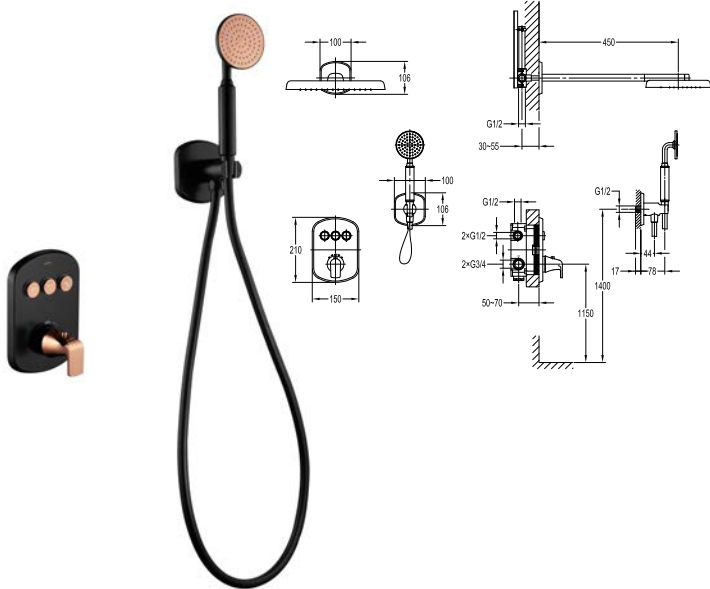

FH 8226-D118-PBR

Single lever basin mixer
 · 40cm flexible hoses, 1/2"
 · rose gold black

FH 8226A-D118-PBR

Single lever basin mixer
 · 40cm flexible hoses, 1/2"
 · rose gold black

FH 8236C-6001-PBR

Two-handle 8" basin mixer
 · rose gold black

FH 7136C-6002-PBR

4-hole bath/shower mixer deck-mounted
 · 1-function hand shower
 · rose gold black

ROSE GOLD BLACK

GoClick[®] TECHNOLOGY

ONE SIMPLE TOUCH COULD START A FAVORITE SHOWER MODE

The GoClick[®] button to control freely from various ways of shower is designed to bring on more shower joy based on advanced technologies. The icon is easy to read and understand in bettering a bathroom design.

FH 8496-6005-PBR 

Thermostatic shower mixer with GoClick-3 buttons

- thermostatic cartridge, anti-scald 38°C safety stop
- Air-Mix shower technology
- dual-function rain shower with rain stream shower
- 1-function hand shower with easy clean shower spray
- rose gold black

FH 7311-6003-PBR 

Thermostatic concealed shower mixer with GoClick-3 buttons

- thermostatic cartridge, anti-scald 38°C safety stop
- dual-function rain shower with rain stream shower
- 2 inlets 3/4", 3 outlets 1/2"
- rose gold black