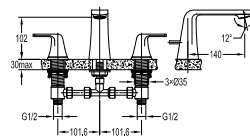

FH 8226-D118-PBR

Single lever basin mixer
 · 40cm flexible hoses, 1/2"
 · rose gold black

FH 8226A-D118-PBR

Single lever basin mixer
 · 40cm flexible hoses, 1/2"
 · rose gold black

FH 8236C-6001-PBR

Two-handle 8" basin mixer
 · rose gold black