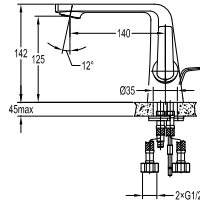

FH 8226-D118-PBR

Single lever basin mixer
 · 40cm flexible hoses, 1/2"
 · rose gold black

FH 8226A-D118-PBR

Single lever basin mixer
 · 40cm flexible hoses, 1/2"
 · rose gold black

FH 8236C-6001-PBR

Two-handle 8" basin mixer
 · rose gold black