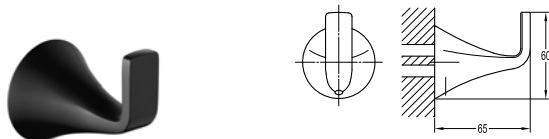

ROSE GOLD BLACK

FH 8953-PBR
Brass towel shelf
· rose gold black

FH 8951-PBR
Brass single towel bar
· rose gold black

FH 8855-PB
Brass robe hook
· matt black

FH 8957-PBR
Brass toilet roll holder
· rose gold black