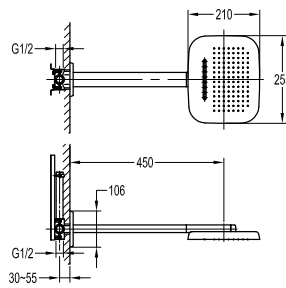

FH S28A-PBR

2-function rain shower with rain stream shower

- rose gold black