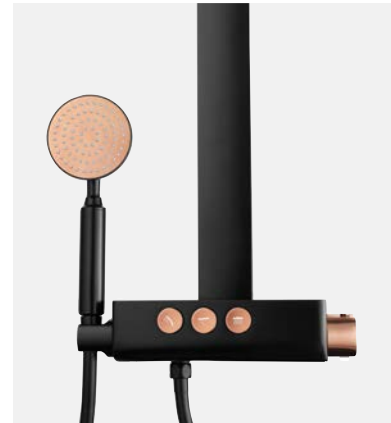

www.flova.com

FLOVA®

FUSION

ROSE GOLD BLACK

ROSE GOLD BLACK

COLOUR-COATED FINISHES. A STYLISTIC ELEMENT OF INDIVIDUALITY.

FLOVA fusion rose gold black series for more individualized colors, use matte black and rose gold on finishes. The colorful faucet design marks a peak epitome of unique space experience, thus making individualism an ultimate better way of living.

FH 8226-D118-PBR

Single lever basin mixer
 · 40cm flexible hoses, 1/2"
 · rose gold black

FH 8226A-D118-PBR

Single lever basin mixer
 · 40cm flexible hoses, 1/2"
 · rose gold black

FH 8236C-6001-PBR

Two-handle 8" basin mixer
 · rose gold black

FH 7136C-6002-PBR

4-hole bath/shower mixer deck-mounted
 · 1-function hand shower
 · rose gold black

ROSE GOLD BLACK

GoClick[®] TECHNOLOGY

ONE SIMPLE TOUCH COULD START A FAVORITE SHOWER MODE

The GoClick[®] button to control freely from various ways of shower is designed to bring on more shower joy based on advanced technologies. The icon is easy to read and understand in bettering a bathroom design.

FH 7311-6003-PBR 

Thermostatic concealed shower mixer with GoClick-3 buttons

- thermostatic cartridge, anti-scald 38°C safety stop
- dual-function rain shower with rain stream shower
- 2 inlets 3/4", 3 outlets 1/2"
- rose gold black