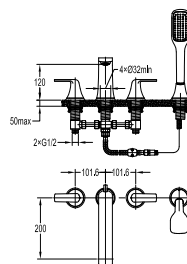

FH 8226-D118-PBR

Single lever basin mixer
 · 40cm flexible hoses, 1/2"
 · rose gold black

FH 8226A-D118-PBR

Single lever basin mixer
 · 40cm flexible hoses, 1/2"
 · rose gold black

FH 8236C-6001-PBR

Two-handle 8" basin mixer
 · rose gold black