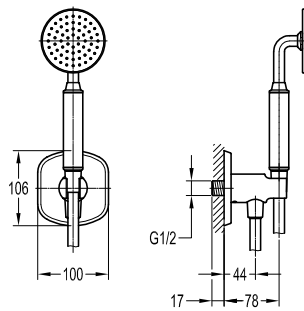

FH 8812-575A-PBR

Shower set

- 1-function hand shower
- rose gold black