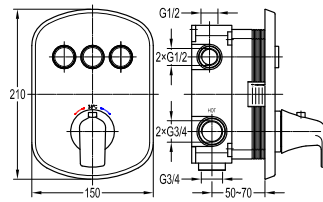

Rain stream

Brand new rain stream is powered by German water-saving aerator technology. It has eleven nozzles looking like rain drops falling from tile roof.

Rain shower

The design of rain shower outlet fully helps saving water, without reducing any comfort of shower, achieving up to 20% water saving.