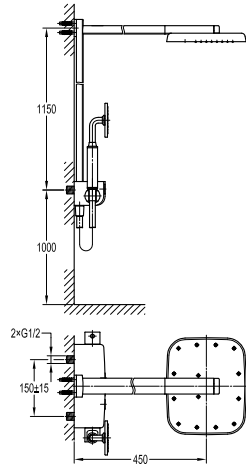

FH 8226-D118-PBR

Single lever basin mixer
 · 40cm flexible hoses, 1/2"
 · rose gold black

FH 8226A-D118-PBR

Single lever basin mixer
 · 40cm flexible hoses, 1/2"
 · rose gold black

FH 8236C-6001-PBR

Two-handle 8" basin mixer
 · rose gold black

FH 7136C-6002-PBR

4-hole bath/shower mixer deck-mounted
 · 1-function hand shower
 · rose gold black

ROSE GOLD BLACK

GoClick[®] TECHNOLOGY

ONE SIMPLE TOUCH COULD START A FAVORITE SHOWER MODE

The GoClick[®] button to control freely from various ways of shower is designed to bring on more shower joy based on advanced technologies. The icon is easy to read and understand in bettering a bathroom design.