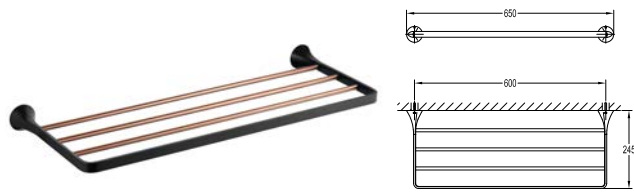

ROSE GOLD BLACK

FH 8953-PBR
Brass towel shelf
· rose gold black

FH 8951-PBR
Brass single towel bar
· rose gold black

FH 8855-PB
Brass robe hook
· matt black

FH 8957-PBR
Brass toilet roll holder
· rose gold black