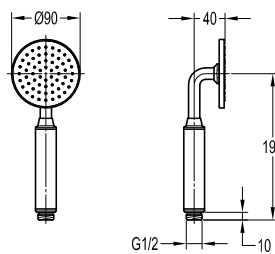

FH 575A-PBR

Hand shower

- 1-function hand shower
- rose gold black