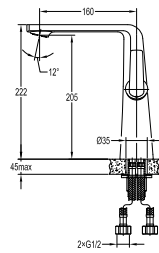

FH 8226-D118-PBR

Single lever basin mixer
 · 40cm flexible hoses, 1/2"
 · rose gold black

FH 8226A-D118-PBR

Single lever basin mixer
 · 40cm flexible hoses, 1/2"
 · rose gold black

FH 8236C-6001-PBR

Two-handle 8" basin mixer
 · rose gold black